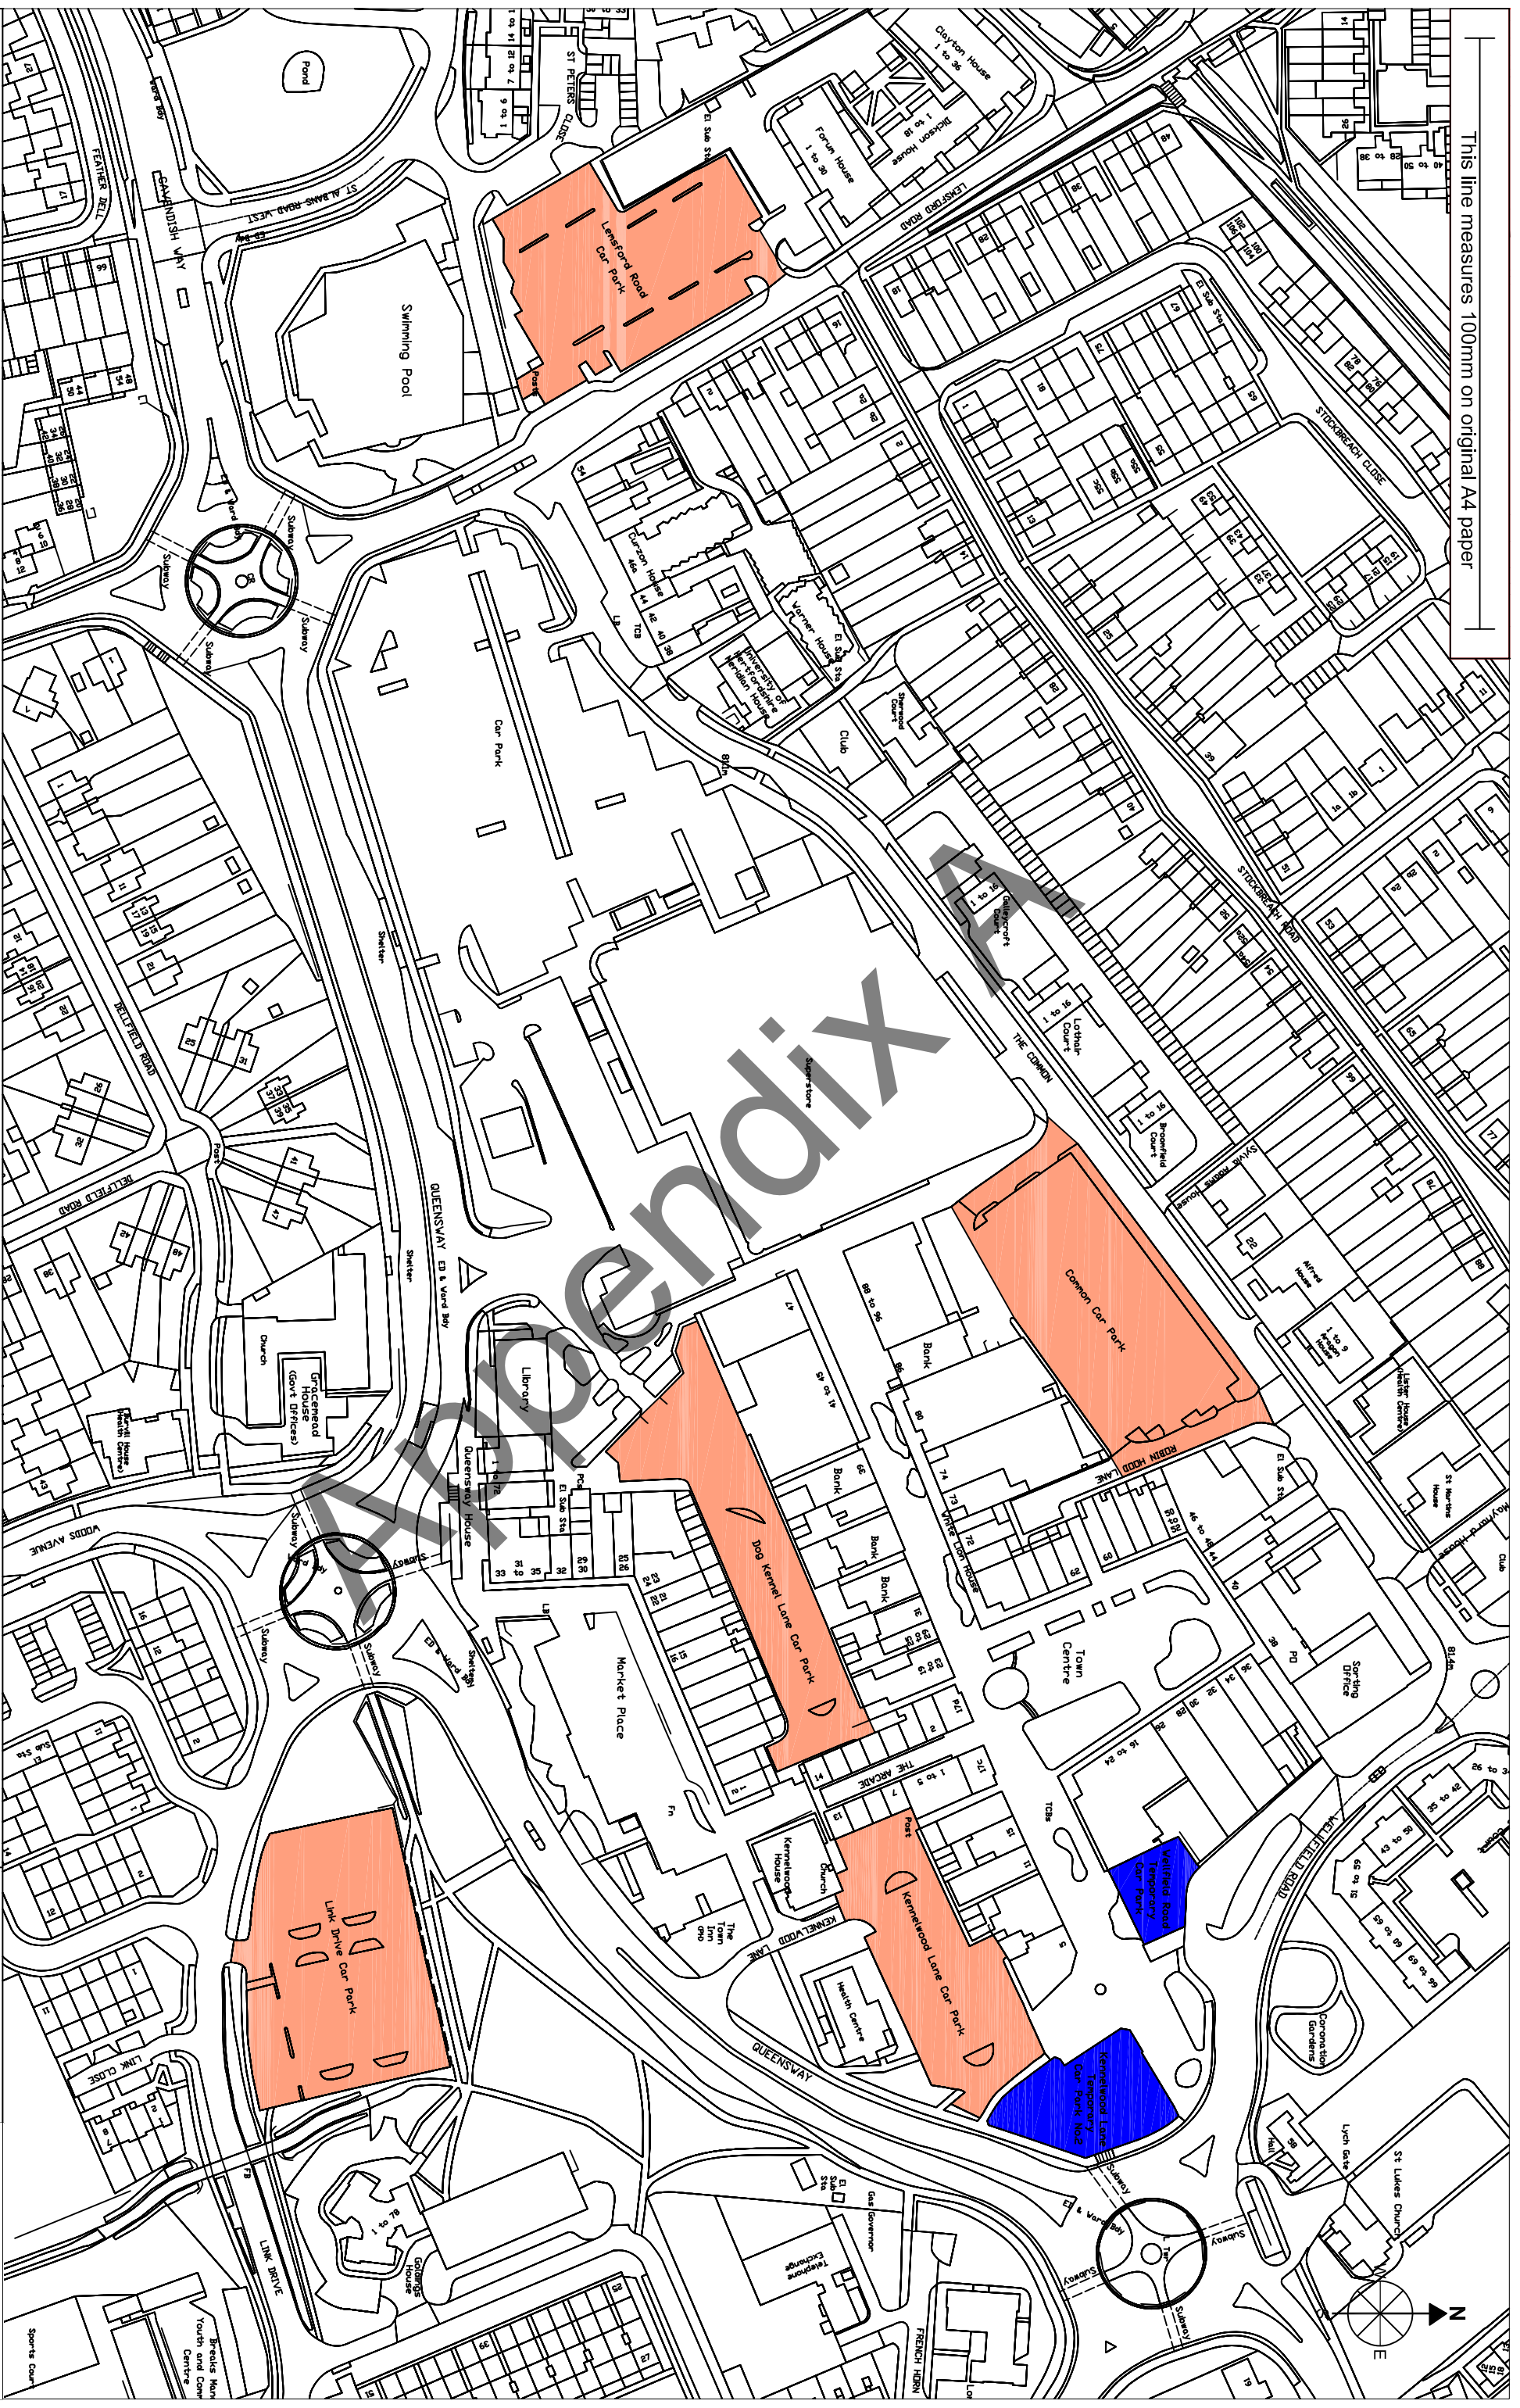

This line measures 100mm on original A4 paper

Title:- Hatfield Town Centre - car park locations

Key:-

- existing town centre car parks
- temporary car parks

Scale - NTS on A3
 Drawn - 30/07/2019
 By - Parking Services-TH
 Drawing - 1 of 1